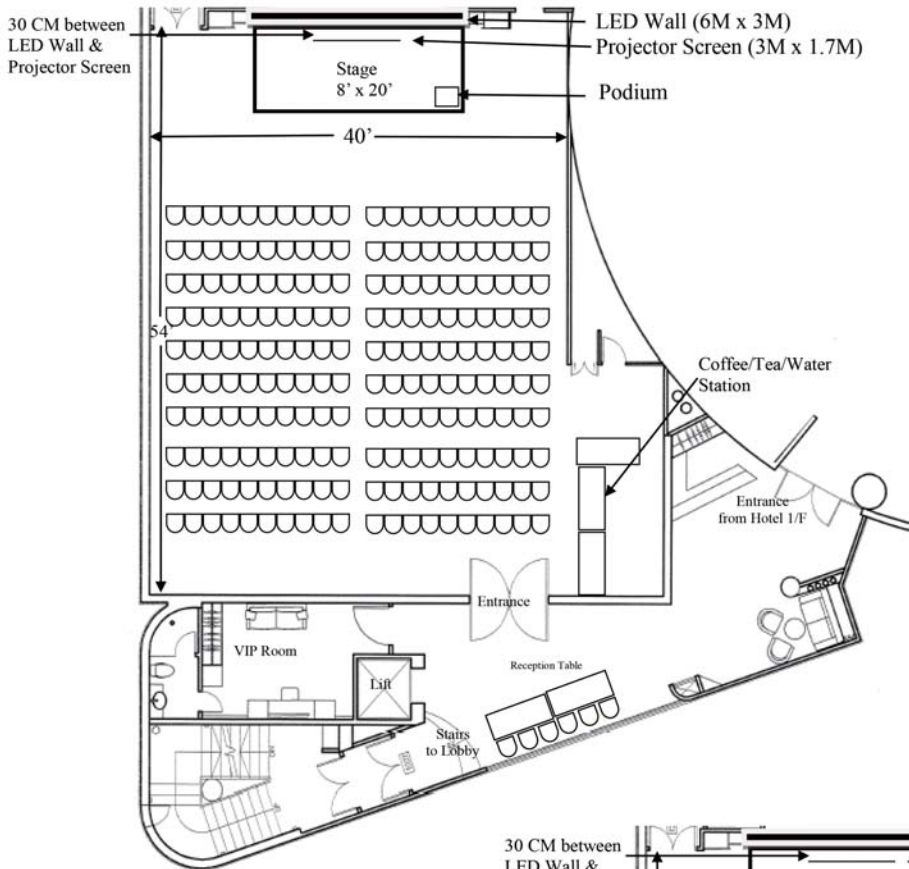

Meeting Rooms & Facilities

Function Room	Size		Ceiling		Capacity									
					Theatre	Classroom	U-Shape	Hollow Square	Oblong	Chinese Banquet	Western Banquet		Cocktail	
	Sq Ft	Sq M	Feet	Meters	No. of Persons					Round Table (Per Table)	Long Table (No. of Persons)	Round Table (No. of Persons)	No. of Persons	
Ballroom	2500	213	12	3.5	200	120	48	64	52	12	160	132	250	
Board Room	670	62	10	3	40	24	18	20	24	2	24	24	30	

Ballroom Floor Plan
宴會廳平面圖